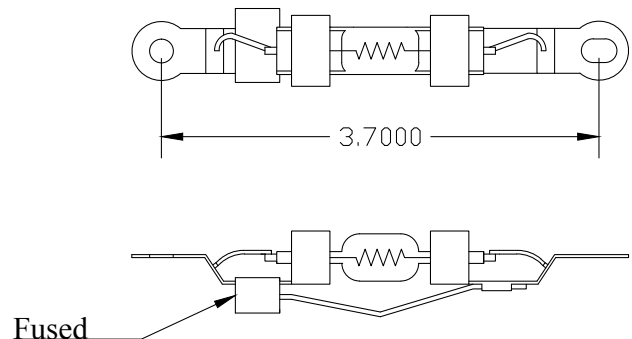

# GN 464<sub>F</sub> 6.6A/45w Centerline Bulb

### Description

This airport lighting halogen lamp is 6.6 amp - 45 watt with cutout (fuse) with double ended keyed brass bases with the lamp leads fixed to the brass bases. Center line of the bases is 3.69". Bulb life is 1000 hours. Nominal light output is 750 lumens at center. Filament is C6.

### Specifications

Part Number: - GN464 F  
Item No. AL-003-0011  
Life Expectancy: 1000 Hours  
Power 45 Watts 6.6 Amperes  
Manufacturer: Genesis Lamp  
Lamp Type: 6.6A/45w inset pre-focus

Genesis Lamp Corp. • 375 North St. Clair St. • Painesville, OH 44077