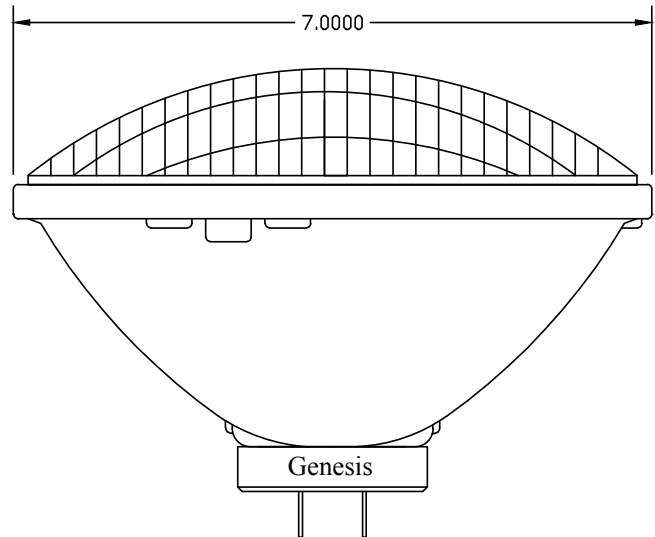

Q6.6A/PAR56/4 200w Par Lamp

Airport Lighting

Description

Q6.6A/PAR56/4 200w - Elevated Approach Lamp
(Genesis Lamp Brand Replacement PAR LAMP
FOR GE 18309)

This is a airport lighting halogen lamp 6.6 Amper, 200 watt Par 56 with medium flood mogul end prong connections. The OAL is 5" and OD is 7". Life is 600 hours. Nominal light output is 27000 at center.

Specifications

Item No.	AL-006-0039
Power Rating:	200 Watts
Current:	6.6A
Reflector:	2 Ferrule PAR56
Lens:	Medium Flood (MFL)
Base:	Mogul end prong
Life Expectancy:	600 Hours

Genesis Lamp Corp. • 375 North St. Clair St. • Painesville, OH 44077