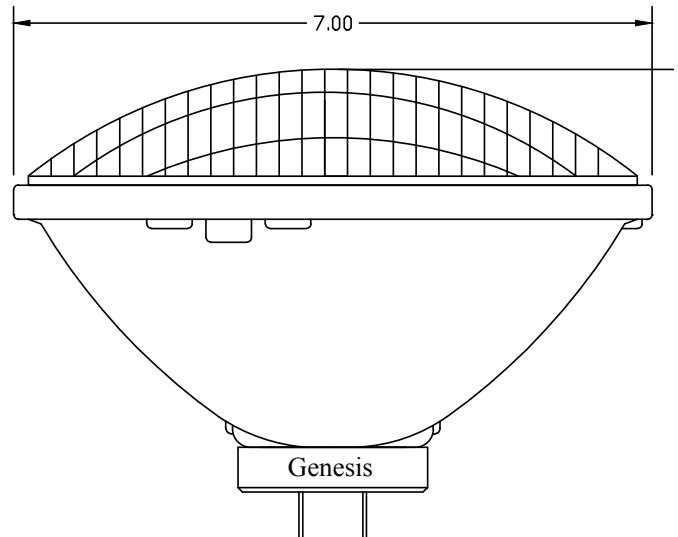

Q6.6A/PAR56/2 Par Lamp

Airport Lighting

Description

This is an airport lighting halogen lamp 6.6 Ampere - 200 watt Par 56 with medium flood lens and GX16d mogul end prong connections.

The MOL is 5" and OD is 7". Life is 1000 hours. Nominal light output is 16000 at center. CC-6 filament. CBCP-16000. Burn position both.

Elevated Approach Lamp - Airport Lighting

Specifications

Item No.	AL-006-0037
NSN:	6240-00-538-8853
Life Expectancy:	1000 Hours
Power Rating:	200 Watts
Current:	6.6A
Reflector:	2 Ferrule PAR56
Lens:	Medium Flood (MFL)
Base:	Mogul End prong
Initial Lumens:	16000