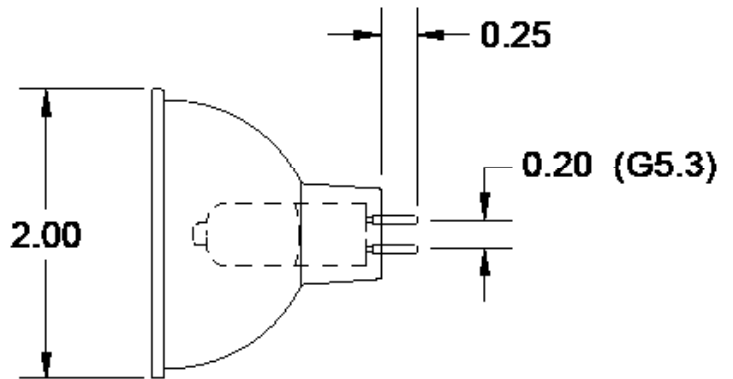

GN 590 MR Light Bulb

Airport Lighting

Description

6.6A / 62 Watt / MR-16 / 2-Pin Base - GN590

This airport lighting halogen lamp is a 6.6 amp / 62 watt MR-16 narrow spot with smooth face. Connectors are G5.3 pins. Bulb life is 1000 hours and nominal light output is 4000 lumens at center.

Cross Reference: Crouse-Hinds 20590

Usage

Crouse-Hinds Guidance Signs
Airside Guidance Signs Y,R,L,B
AGS-2, AGS-2B Crouse Hinds Airside Guidance Signs

Specifications

Part Number: GN 590
Item No. AL-010-0119
Min. Life Expectancy: 1000 Hours
Power 6.6 amp / 62 watt