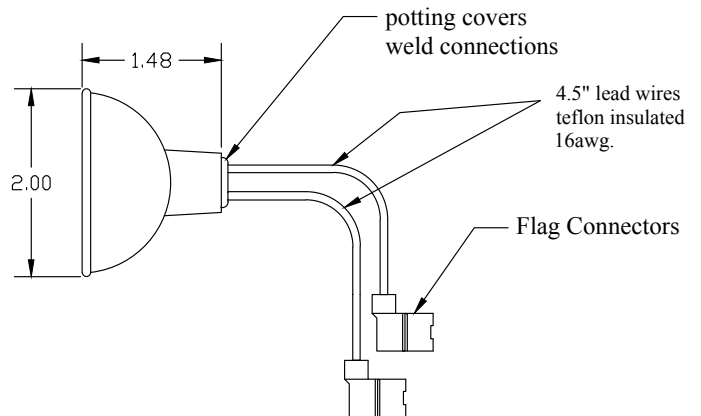

GN 127 6.6A/32w/MR-16 Bulb

Airport Lighting

Description

6.6A/32W - MR-16/2FE Light Bulb - GN127

Description: This airport lighting halogen lamp is a 6.6 amp / 32 watt MR-16, narrow spot with smooth face. Connectors are 2 90° flag female insulated on 4" flex leads. Bulb life is 1000 hours.

Cross Reference:

Crouse-Hinds 21127

Application / Usage

Crouse-Hinds Runway and Taxiway Inset Lights
Taxiway centerline Light - FAA

Specifications

Part Number: GN 127

Item No. AL-010-0105

Shape: MR-16

Base Connections: Female Flag Connectors

Power (Watts) 32 Ampres 6.6

Bulb Life: 1000 Hours

Genesis Lamp Corp. • 375 North St. Clair St. • Painesville, OH 44077

440-354-0095 • Toll Free: 800-685-5267 • Fax: 440-354-0624