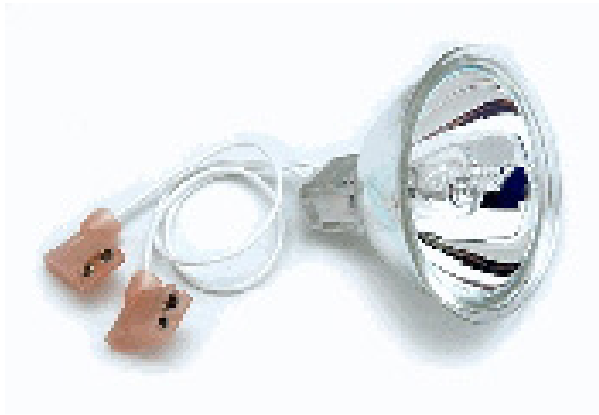

GN 127 6.6A/32w/MR-16 Bulb

Airport Lighting

Description

6.6A/32W - MR-16/2FE Light Bulb - GN127

Description: This airport lighting halogen lamp is a 6.6 amp / 32 watt MR-16, narrow spot with smooth face. Connectors are 2 90° flag female insulated on 4" flex leads. Bulb life is 1000 hours.

Cross Reference:

Crouse-Hinds 21127

Application / Usage

Crouse-Hinds Runway and Taxiway Inset Lights
Taxiway centerline Light - FAA

Specifications

Part Number: GN 127

Item No. AL-010-0105

Shape: MR-16

Base Connections: Female Flag Connectors

Power (Watts) 32 Ampres 6.6

Bulb Life: 1000 Hours

Genesis Lamp Corp. • 375 North St. Clair St. • Painesville, OH 44077

440-354-0095 • Toll Free: 800-685-5267 • Fax: 440-354-0624