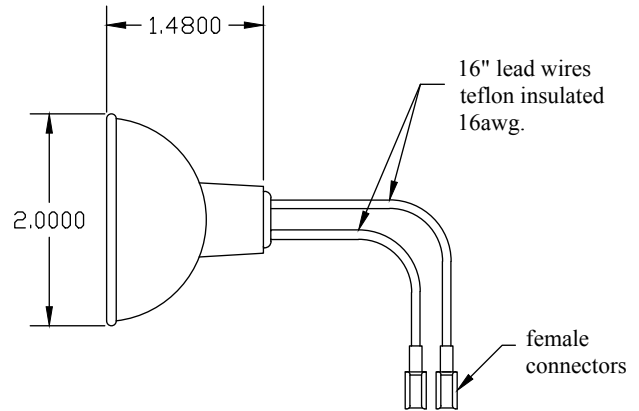

GN 710 6.6A/150w - MR-16 Light Bulb

Airport Lighting

Description

Description: This airport lighting halogen lamp is a 6.6 amp / 150 watt MR-16 narrow spot with smooth face. Connectors are 2-flat female on 15" flex leads. Bulb life is 1000 hours and nominal light output is 30000 lumens at center.

Cross Reference:

Crouse-Hinds 20710

Application / Usage

Approach & Navigational Aids

Inset Threshold and Approach Light

Specifications

Part Number: GN 710

Item No. AL-010-0100

Min. Life Expectancy: 1000 Hours

Power 6.6 amp / 150 watt

Genesis Lamp Corp. • 375 North St. Clair St. • Painesville, OH 44077

440-354-0095 • Toll Free: 800-685-5267 • Fax: 440-354-0624

GenesisLamp.com • Email: info@genesislamp.com