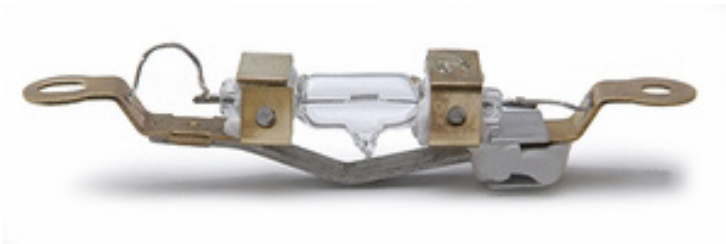

GN 464 F 6.6A/45w Centerline Bulb

Airport Lighting

Description

This airport lighting halogen lamp is 6.6 amp, 45 watt with cutout (fuse) with double ended keyed brass bases with the lamp leads fixed to the brass bases. Center line of the bases is 3.69". Bulb life is 1000 hours. Nominal light output is 750 lumens at center. Filament is C6.

Cross Reference

Crouse-Hinds - 19464-F

Usage

Specifications

Part Number: - GN464 F

Item No. AL-003-0011

Life Expectancy: 1000 Hours

Power 45 Watts 6.6 Amperes