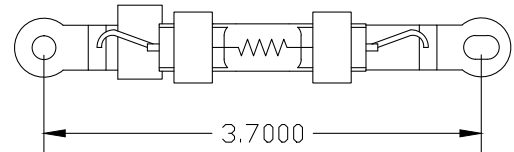

GN 464 F 6.6A/45w Centerline Bulb

Airport Lighting

Description

This airport lighting halogen lamp is 6.6 amp, 45 watt with cutout (fuse) with double ended keyed brass bases with the lamp leads fixed to the brass bases. Center line of the bases is 3.69". Bulb life is 1000 hours. Nominal light output is 750 lumens at center. Filament is C6.

Cross Reference

Crouse-Hinds - 19464-F

Usage

Specifications

Part Number: - GN464 F

Item No. AL-003-0011

Life Expectancy: 1000 Hours

Power 45 Watts 6.6 Amperes