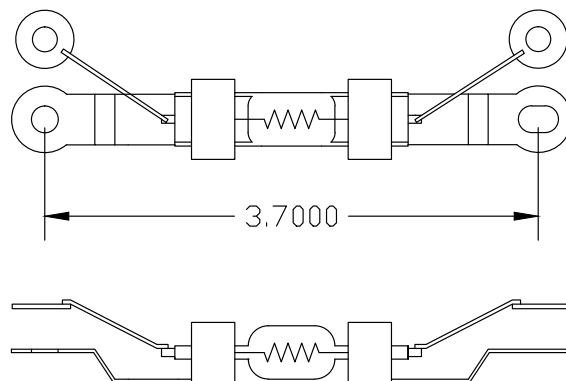

GN 231 100w/6.6A Centerline Bulb without fuse

Airport Lighting

Description

100w/6.6A Centerline Bulb (without fuse)

This airport lighting halogen lamp is a 6.6 amp, 100 watt without cutout (fuse) with double ended keyed brass bases with lamp leads welded to brass washers.

Center line of the bases is 3.69". Bulb life is 1000 hours. Nominal light output is 2800 lumens at center. Filament is C6.

Specifications

Part Number:	GN 231 NF
Item No.	AL-003-0002
Light Source:	Halogen Capsule
Lamp Type:	Prefocus
Wattage:	100 watt without cutout (fuse)
Amps:	6.6
Life Hours:	1000 hours
Filament:	C6
Lumens:	2800
Base:	No Fuse