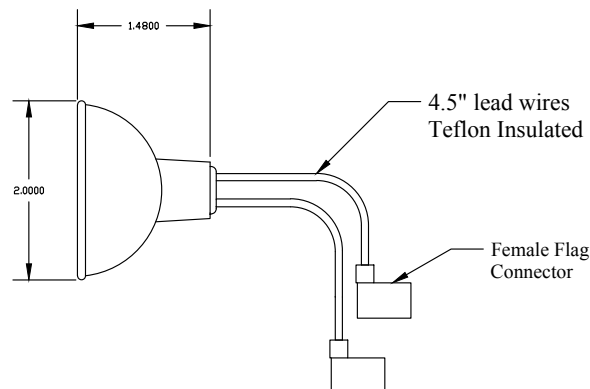

GN 169 6.6A MR16 62w Bulb

Airport Lighting

Description

This airport lighting halogen lamp is a 6.6 amp, 62 watt, MR-16 narrow spot with smooth face. Connectors are 2-90° flag female insulated on 6" flex leads. Bulb life is 1000 hours and nominal light output is 4000 lumens at center.

Cross reference:

Crouse-Hinds 21169

Application / Usage

Crouse-Hinds Runway and Taxiway Inset Lights

Inset Runway Threshold Light - FAA

Taxiway Centerline Light - ICAO

Specifications

Part Number:	GN-169
Item No.:	AL-010-0189
Bulb Life:	1000 Hours
Amperes:	6.6A
Watts:	62w
Base:	Fem. flag connector
Shape:	MR-16
Initial Lumens:	3900