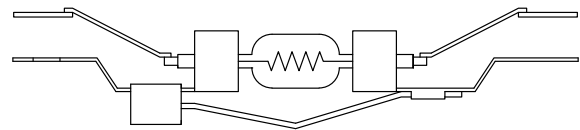

GN 156 F 6.6A/45w Centerline Bulb

Airport Lighting

Description

6.6A/45w Centerline Bulb (with fuse) - GN156-F

This airport lighting halogen lamp is a 6.6 amp - 45 watt with cutout (fuse) with double ended keyed brass bases with lamp leads fixed to brass washers. Center line of the base is 3.69". Bulb life is 1000 hours. Nominal light output is 750 lumens at center. Filament is C6.

Cross Reference

Siemens/ADB - 2990-48-156-f

Usage

Specifications

Part Number: GN 156F

Item No. AL-003-0013

Power 6.6 amp - 45 watt with cutout (fuse)

Bulb life is 1000 hours