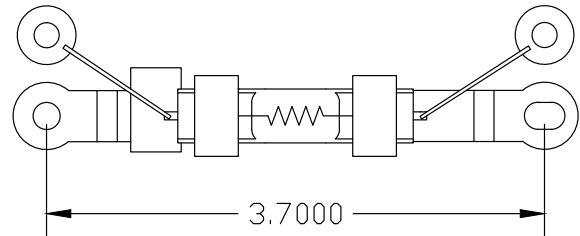

GN 156 F 6.6A/45w Centerline Bulb

Airport Lighting

Description

6.6A/45w Centerline Bulb (with fuse) - GN156-F

This airport lighting halogen lamp is a 6.6 amp - 45 watt with cutout (fuse) with double ended keyed brass bases with lamp leads fixed to brass washers. Center line of the base is 3.69". Bulb life is 1000 hours. Nominal light output is 750 lumens at center. Filament is C6.

Cross Reference

Siemens/ADB - 2990-48-156-f

Usage

Specifications

Part Number: GN 156F

Item No. AL-003-0013

Power 6.6 amp - 45 watt with cutout (fuse)

Bulb life is 1000 hours