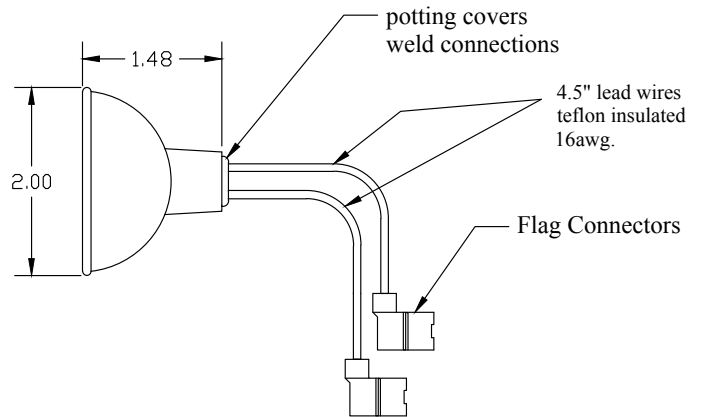

GN 127 6.6A/32w/MR-16 Light Bulb

Airport Lighting

Usage/ Application

Replacement Lamp for Taxiway Centerline Light Fixture, Taxiway In-pavement Fixture,

Description

GN127 • 6.6A/32w • MR-16 Light Bulb

This airport lighting halogen lamp is a 6.6 amp / 32 watt MR-16, Narrow spot with a smooth face. Connectors are two 90° flag female insulated on 4" flex leads. Bulb life is 1000 hours.

Specifications

Item No.	AL-010-0105
Part Number:	GN-127
Base connections:	Female flag connectors
Filament style:	C-8 (Vertical)
Watts:	32
Amperes:	6.6
Life:	1000 hours

Genesis Lamp Corp. • 375 North St. Clair St. • Painesville, OH 44077