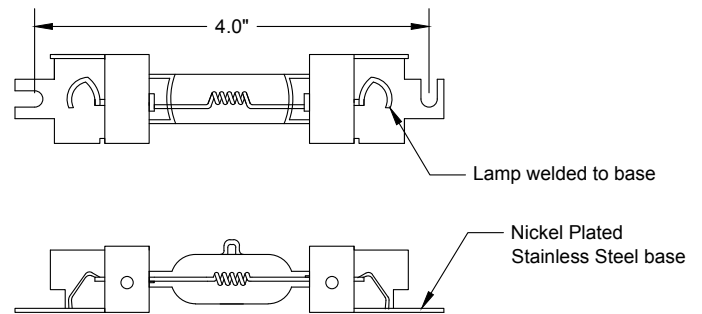

### Description

125w/6.6A Centerline Bulb - GN041-2S

This airport lighting halogen lamp is a 6.6 amp 125 watt double ended base lamp. Bases are keyed with round hole and slot on the ends. Filament is a flat CBar6. Keyed length is 4.09". Bulb life is 1000 hours and nominal light output is 3000 lumens at center.

### Specifications

Part Number: GN 041-2S

Item No. AL-003-0003

Amp: 6.6

Watt: 125

Filament: Flat CBar6

Keyed Length: 4.09"

life Hours: 1000