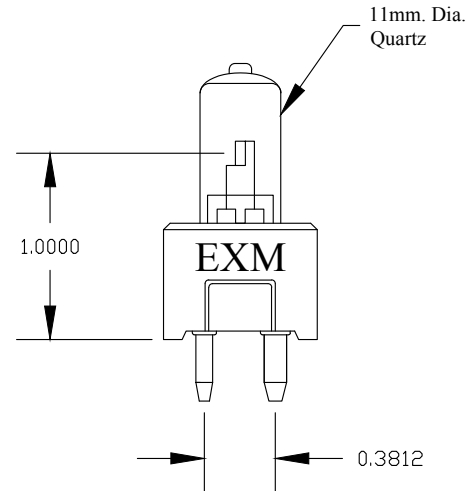

EXM Light Bulb

Airport Lighting

Description

EXM - 45w Elevated Edge Lamp

- Airport Light Bulb

This airport lighting tungsten halogen lamp is a 6.6 amp - 45 watt on a GZ9.5 ceramic bi-pin base. Bulb life is 1000 hours and light center is 25.4 mm (1 inch) from bottom of ceramic to centerline of the filament light bulb. Light output is 750 lumens at center.

Usage

Airport lighting application: In pavement taxiway intersections (Cat I/II) and heliport boundary lights - Medium intensity elevated runway and taxiway edge and threshold/end

Specifications

Part Number: EXM
Item No. AL-007-0070
Power 45 Watts Amperes 6.6
Bulb Life: 1000 Hours
Halogen Capsule

Genesis Lamp Corp. • 375 North St. Clair St. • Painesville, OH 44077

440-354-0095 • Toll Free: 800-685-5267 • Fax: 440-354-0624

www.genesislamp.com • email: info@genesislamp.com