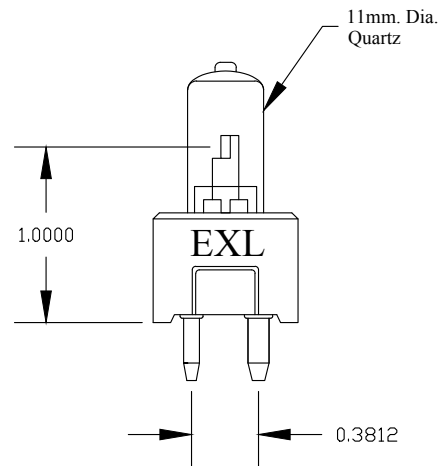

EXL Light Bulb

Airport Lighting

Description

EXL - 30w - Elevated Edge Lamp

• Airport Light Bulb

This airport lighting tungsten halogen lamp is a 6.6 amp 30 watt on a GZ9.5 ceramic base. Bulb life is 1000 hours and light center is 25.4 mm from bottom of ceramic. Light output is 450 lumens at center.

Usage

- In-pavement taxiway - Intersections (Cat I/II) and heliport boundary lights
- Medium intensity elevated runway and taxi edge
- FAA airport lighting designation: L-852E, L-861/T

Specifications

Part Number:	EXL
Item No.	AL-007-0069
Watts:	30
Amperes:	6.6
Bulb Life:	375 Hours
Light Source:	Halogen Capsule
Color Temp.:	2900K