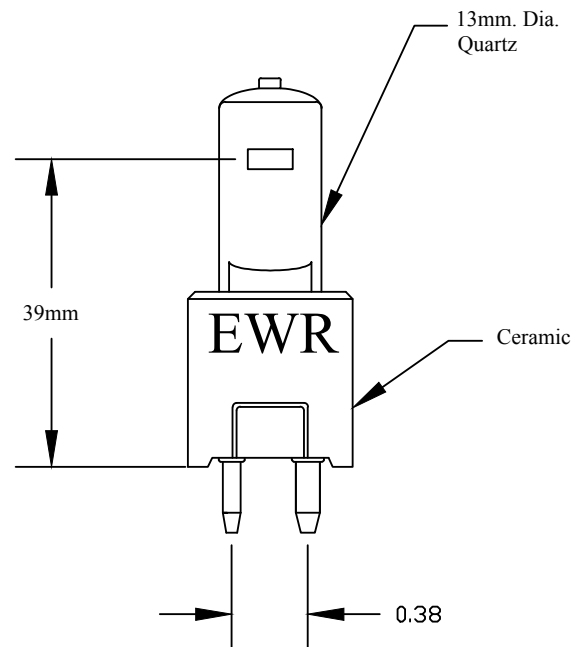

EWR/150w Light Bulb

Airport Lighting

Description

This airport lighting halogen lamp is a 6.6 amp, 150 watt on a GZ9.5 ceramic base. It is a flat C Bar 6 filament. Light center is 39 mm from bottom of ceramic. Bulb life is 500 hours and nominal light output is 3500 lumens at center.

Usage

FAA Airport Runway Lighting Designation:

L-852E/F L-861SE L-862 L-862E

Airport Runway Lighting Application:

In Pavement taxiway intersections (Cat 1/2) including heliport boundary lighting. Medium intensity elevated runway threshold end lights. High intensity elevated edge lights. Runway threshold end lights.

Specifications

Part Number: EWR 150

Item No. AL-007-0068

Power (Watts) 6.6 amps 150 watts

Bulb Life: 500 hours

Genesis Lamp Corp. • 375 North St. Clair St. • Painesville, OH 44077

440-354-0095 • Toll Free: 800-685-5267 • Fax: 440-354-0624