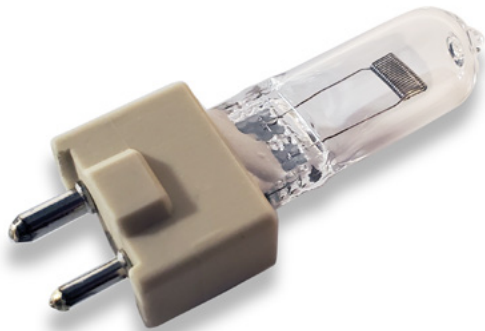

EWR/150w Light Bulb

Airport Lighting

Description

This airport lighting halogen lamp is a 6.6 amp, 150 watt on a GZ9.5 ceramic base. It is a flat C Bar 6 filament. Light center is 39 mm from bottom of ceramic. Bulb life is 500 hours and nominal light output is 3500 lumens at center.

Usage

FAA Airport Runway Lighting Designation:

L-852E/F L-861SE L-862 L-862E

Airport Runway Lighting Application:

In Pavement taxiway intersections (Cat 1/2) including heliport boundary lighting. Medium intensity elevated runway threshold end lights. High intensity elevated edge lights. Runway threshold end lights.

Specifications

Part Number: EWR 150

Item No. AL-007-0068

Power (Watts) 6.6 amps 150 watts

Bulb Life: 500 hours

Genesis Lamp Corp. • 375 North St. Clair St. • Painesville, OH 44077

440-354-0095 • Toll Free: 800-685-5267 • Fax: 440-354-0624