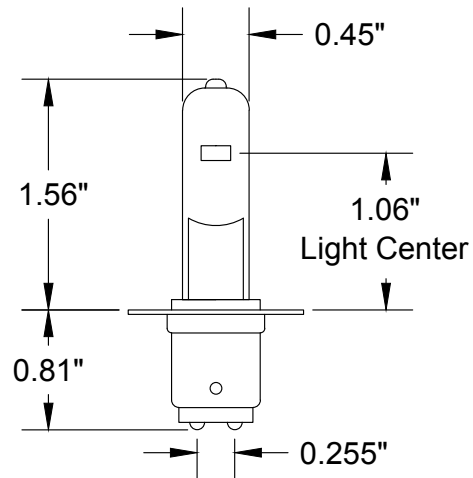

DCR Q6.6A/45w/T4 Light Bulb

Airport Lighting

Description

Q45T4/CL/DCR

• Inset In-pavement Lamp - Airport Lighting

This airport lighting halogen lamp is a 6.6 amp, 45 watt on a double contact ring base. Filament is a C-6. Light center is 1.06" from Ring. Bulb life is 1000 hours and nominal light output is 450 lumens at center.

Cross Reference:

Crouse-Hinds 20553, GE 14473,
Flight Light 50-14473

Usage

Specifications

Part Number:	Q6.6A/45w/T4/DCR
Item No.:	AL-008-0077
Watts:	45w
Amperes:	6.6A
Base:	DCR, P30d
Bulb Life:	1000 Hours
Glass:	Quartz
Filament:	CC-6
Shape:	T4