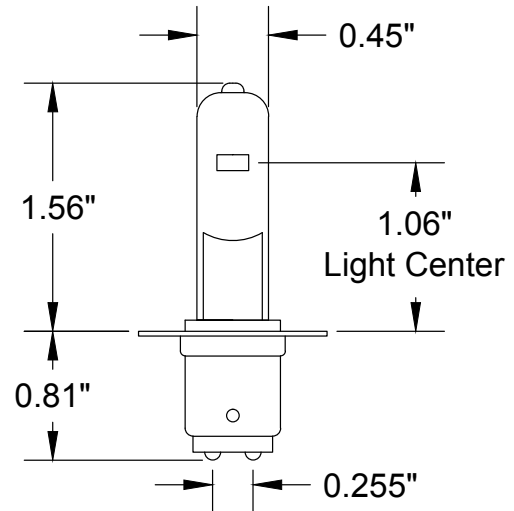

DCR Q6.6A/200w/T4 Light Bulb

Airport Lighting

Description

This airport lighting halogen lamp is 6.6 amp, 200 watt on a double contact ring base. Filament is CC8. Light center is 1.06" from Ring. Bulb life is 1000 hours and nominal light output is 5250 lumens at center.

Cross Reference:

Osram 58746, Crouse-Hinds 20268
Siemens/ADB 48A0041 - 2990.52.200
GE 23860, Flight Light 50-23860
NSN 6240-01-509-0699, 6240-01-015-7200,
6240-00-493-3693

Usage

Specifications

Part Number: Q6.6A/200w/T4/DCR
Item No.: AL-008-0076
Watts: 200
Amperes: 6.6A
Base: DCR
Bulb Life: 1200 Hours