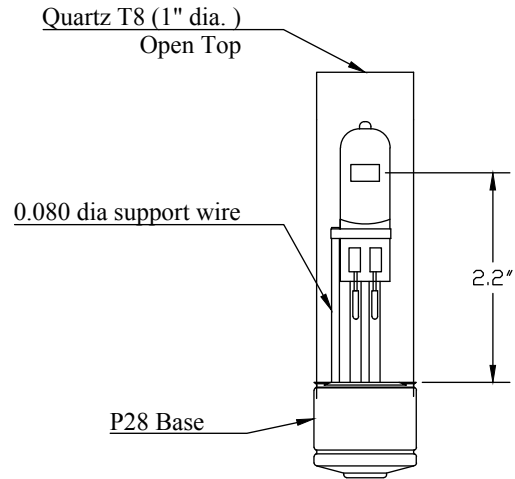

6.6A/T8 30w EXT 3000 Bulb

Airport Lighting

Description

6.6A/30W - T8 - Taxiway Edge Identification
Bulb - EXT 3000

Taxiway Edge Identification Light Bulb
6A/30W - T8

Specifications

Part No.:	6.6A/30W - T8
Item Number:	AL-013-0142-EXT
Shape:	T8
Watts:	30w
Life:	3000 Hours