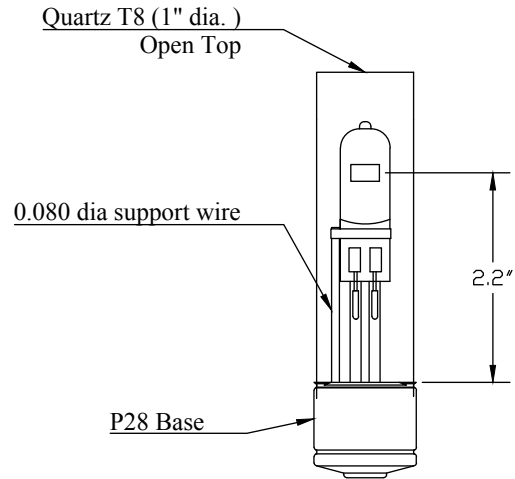

### Description

6.6A/45W - T8 - Taxiway Edge Identification  
Bulb - EXT 3000

Taxiway Edge Identification Light Bulb  
6.6A/45W - T8

### Specifications

Part No.:	6.6A/30W - T8
Item Number:	AL-013-0143-EXT
Shape:	T8
Watts:	45w
Life:	3000 Hours

Genesis Lamp Corp. • 375 North St. Clair St. • Painesville, OH 44077  
440-354-0095 • Toll Free: 800-685-5267 • Fax: 440-354-0624  
[www.genesislamp.com](http://www.genesislamp.com) • email: [info@genesislamp.com](mailto:info@genesislamp.com)